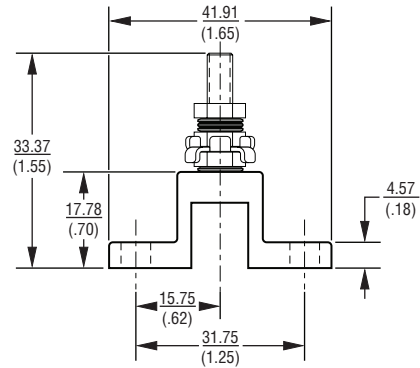

Features

- Economical
- Easy to install
- Rugged construction

This series is currently available but not recommended for new designs.

BOURNS®

2372-02 Ground / Mounting Stud

The Bourns® Model 2372-02 Ground / Mounting Stud can be used with any of the Bourns® 237x Series Station Protectors. One or two station protectors can be mounted on each Model 2372-02.

Product Dimensions

How to Order

Part Number 2372-02

Packaging Specifications

Model 2372-02 ships standard bulk pack, 25 pcs./bag.

BOURNS®

Asia-Pacific: Tel: +886-2 2562-4117 • Fax: +886-2 2562-4116

Europe: Tel: +41-41 768 5555 • Fax: +41-41 768 5510