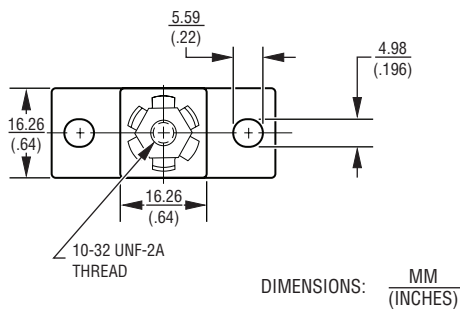

Features

- Economical
- Easy to install
- Rugged construction

This series is currently available but not recommended for new designs.

BOURNS®

2372-02 Ground / Mounting Stud

The Bourns® Model 2372-02 Ground / Mounting Stud can be used with any of the Bourns® 237x Series Station Protectors. One or two station protectors can be mounted on each Model 2372-02.

Product Dimensions

How to Order

Part Number 2372-02

Packaging Specifications

Model 2372-02 ships standard bulk pack, 25 pcs./bag.

BOURNS®

Asia-Pacific: Tel: +886-2 2562-4117 • Fax: +886-2 2562-4116

Europe: Tel: +41-41 768 5555 • Fax: +41-41 768 5510