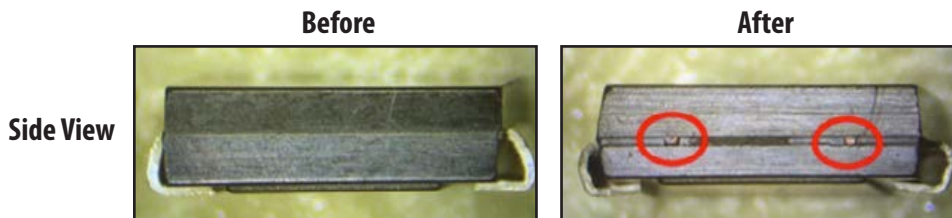

PRODUCT CHANGE NOTIFICATION

DIODES

REVISED AUGUST 8, 2022

Automated Assembly Process ~~and Uniform Die Size~~ for Select Bourns® Automotive Grade TVS Diodes

Model SMCJ-Q, SMLJ-Q and 1.5SMC-Q Series

Riverside, California - June 23, 2022 – Effective March 19, 2023, Bourns will start using ~~a uniform die size and~~ an automated assembly process to enhance the quality and production efficiency of select Bourns® Model [SMCJ-Q](#), [SMLJ-Q](#) and [1.5SMC-Q](#) Series Automotive Grade TVS Diodes housed in an SMC package.

The electrical performance of the affected models will continue to meet the existing data sheet specifications for each model. The fit, function and reliability of the affected product will remain the same. Packaging dimensions for the affected products will remain the same.

The changes will affect the form of the product, as depicted below. With the new process, tie bars will be visible at the side of the package, but there is no internal connection between these tie bars.